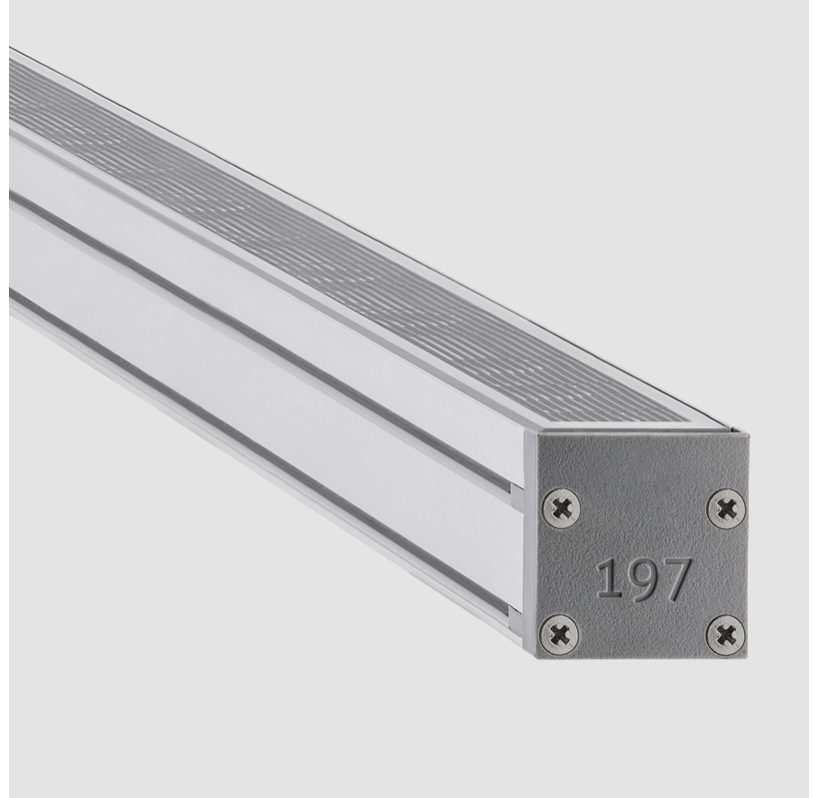

SLASH 30 RECESSED

E12I0061-

base number   Color   Lens
Temperature   Options

1. To build a product code in our configurator select the specify button on the base model # product page
2. To build a manual product code on this datasheet choose from the options listed below in blue font and add the suffix to the base model #

GENERAL

Series: Slash 30
Brand: Unonovesette
Division: Exterior
Mounting Type: Recessed
Mounting Location: In-Ground
Subcategory: Wallwash

PHYSICAL

Shape: Rectangle
Length (mm): 853
Length (in): 33 3/16
Width (mm): 30
Width (in): 1 3/16
Height (mm): 53.5
Height (in): 2 1/8
Light Distribution: Adjustable / Direct
Diffuser: Extra clear tempered 6mm
Fixture Finish: ANA
Fixture Material: Extruded Aluminum
Cable Details: IP68 30cm Cable with Easy Lock system

ELECTRICAL

Lamp Type: LED
Input Wattage (W): 25.43
Total Output Wattage (W): 19.87
Dimming: Non-Dimmable
Driver Included: No
Driver Location: Remote
Driver Type: Constant Voltage - Universal
Driver Class: Class 2
Input Voltage (V): 120 - 277
Output Voltage (V): 24
Upon Request: Phase Dimming (120Vac only) / 0-10V Dimming

LED

Color Temperature (°K): 2200 / 2700 / 3000 / 4000
Max. Delivered Lumen (lm): 1170 (3000K)
CRI: >90 CRI
Lamp Life (hrs): 100000

OPTICAL

Optic°: 12 / 21 / 31 / 46 / 13x36
Adjustability: Tilt ±20°

RATINGS AND CERTIFICATIONS

Certified By: Certified for North American Standards
IP rating: IP67
IK Rating: IK06