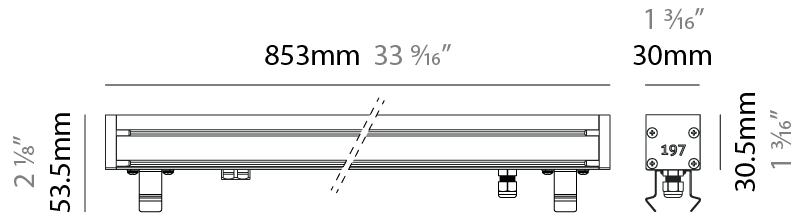

SLASH 30 RECESSED

E12I0061-

base number   Color   Lens
Temperature   Options

1. To build a product code in our configurator select the specify button on the base model # product page
2. To build a manual product code on this datasheet choose from the options listed below in blue font and add the suffix to the base model #

GENERAL

Series: Slash 30
Brand: Unonovesette
Division: Exterior
Mounting Type: Recessed
Mounting Location: In-Ground
Subcategory: Wallwash

PHYSICAL

Shape: Rectangle
Length (mm): 853
Length (in): 33 3/16
Width (mm): 30
Width (in): 1 3/16
Height (mm): 53.5
Height (in): 2 1/8
Light Distribution: Adjustable / Direct
Diffuser: Extra clear tempered 6mm
Fixture Finish: ANA
Fixture Material: Extruded Aluminum
Cable Details: IP68 30cm Cable with Easy Lock system

ELECTRICAL

Lamp Type: LED
Input Wattage (W): 25.43
Total Output Wattage (W): 19.87
Dimming: Non-Dimmable
Driver Included: No
Driver Location: Remote
Driver Type: Constant Voltage - Universal
Driver Class: Class 2
Input Voltage (V): 120 - 277
Output Voltage (V): 24
Upon Request: Phase Dimming (120Vac only) / 0-10V Dimming

LED

Color Temperature (°K): 2200 / 2700 / 3000 / 4000
Max. Delivered Lumen (lm): 1170 (3000K)
CRI: >90 CRI
Lamp Life (hrs): 100000

OPTICAL

Optic°: 12 / 21 / 31 / 46 / 13x36
Adjustability: Tilt ±20°

RATINGS AND CERTIFICATIONS

Certified By: Certified for North American Standards
IP rating: IP67
IK Rating: IK06